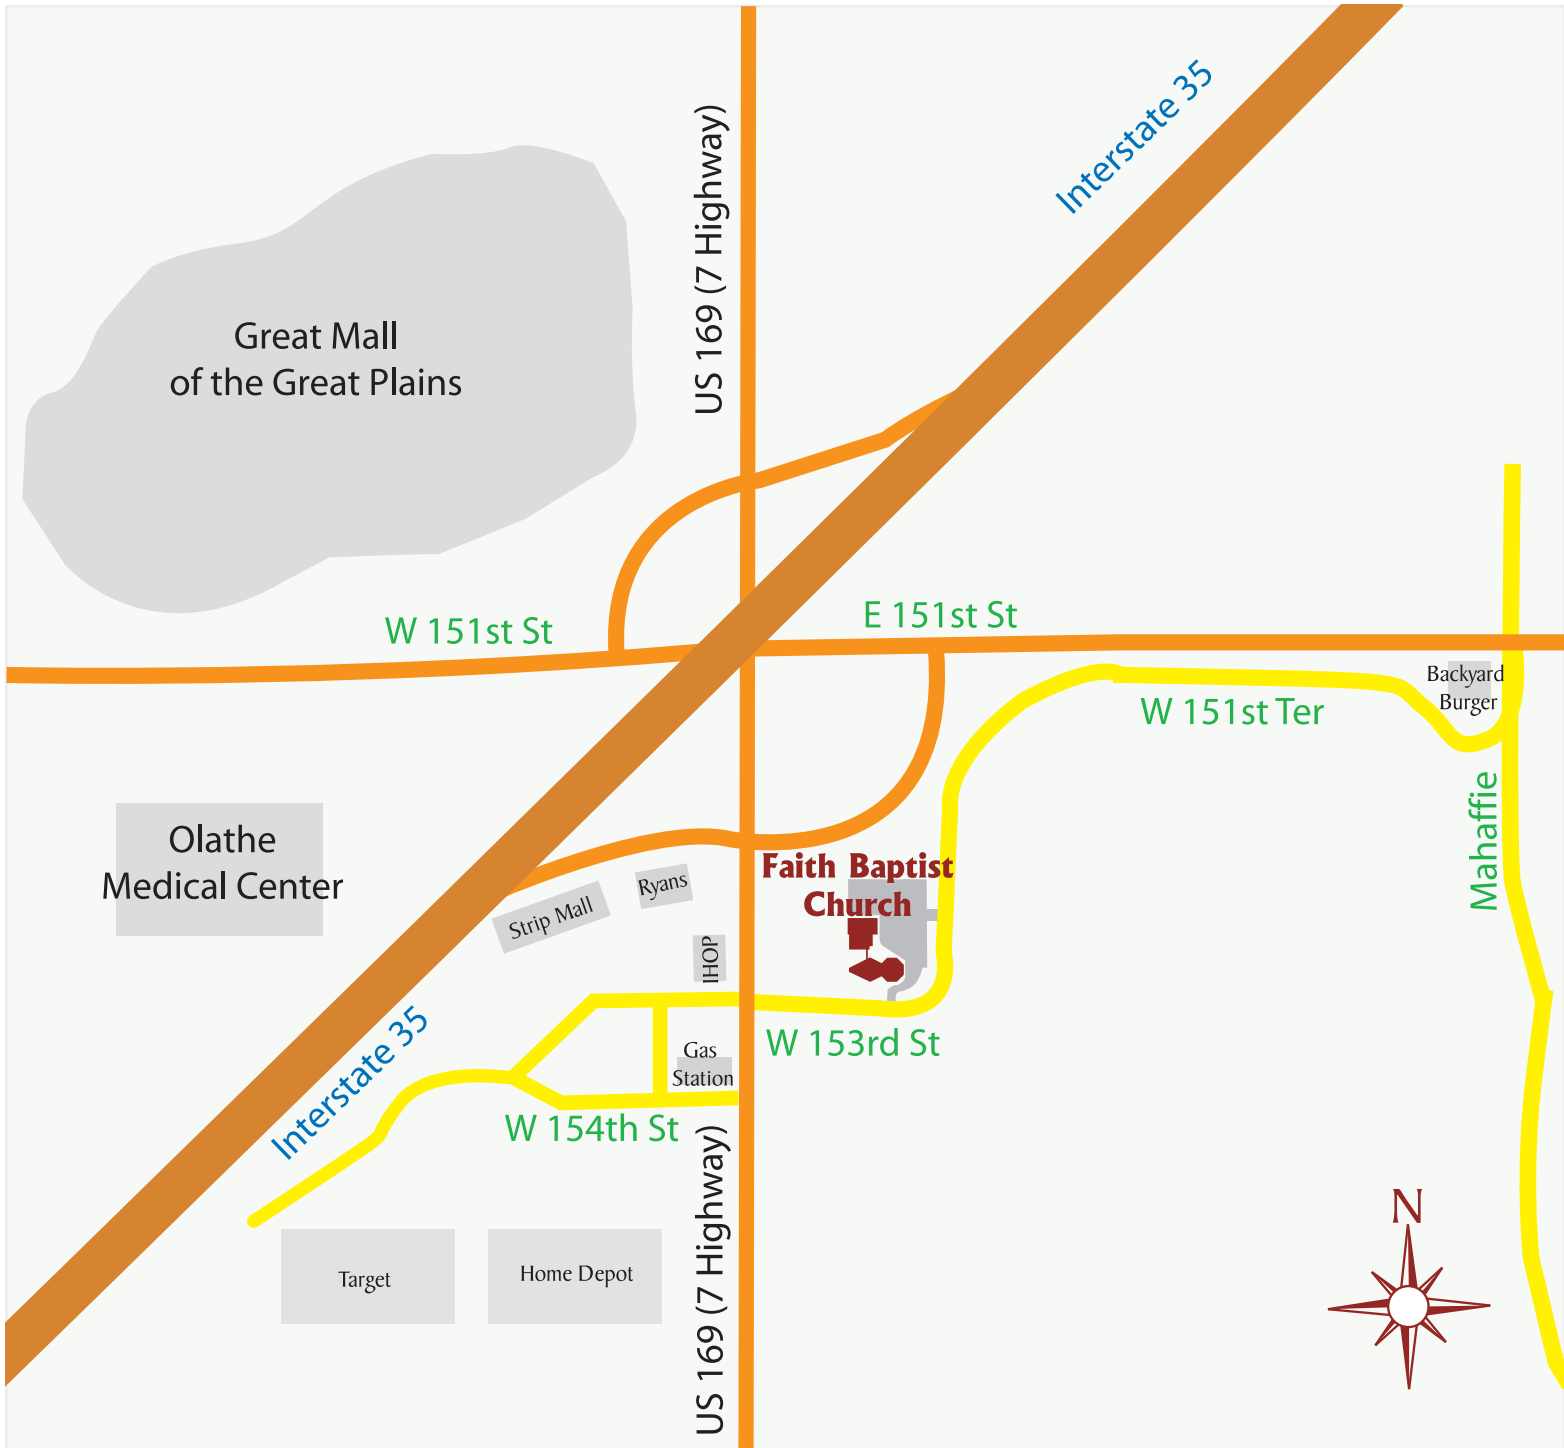

# Faith Baptist Church Driving Directions

If you are coming into the area from:

**151st Street (East or West)**

Go to Mahaffie Street and turn South. Make an immediate right-hand turn onto 151st Terr. Follow 151st Terr. The church will be on the right.

**169 Highway(K-7), South of 154th Street**

Go North on 169 Highway(K-7) and turn right on 153rd Street. The church will be on the left.

**I-35**

A: Exit at Exit 215, 169 Highway(K-7). Head South and make a U-turn at the 154th Street stop-light. Turn right onto 153rd Street. The church will be on the left.

B: Exit at Exit 215, 169 Highway(K-7). Head South and turn right on 153rd Street. Turn left onto 154th Street. Turn left onto 169 Highway and make a right-hand turn at 153rd Street. The church will be on the left.

**North of I-35 in Olathe**

A: Once you arrive at Harrison St(K-7), head South and make a U-turn at the 154th Street stop-light. Turn right onto 153rd Street. The church will be on the left.

B: Once you arrive at Harrison St(K-7), head South and turn right on 153rd Street. Turn left onto 154th Street. Turn left onto 169 Highway and make a right-hand turn at 153rd Street. The church will be on the left.